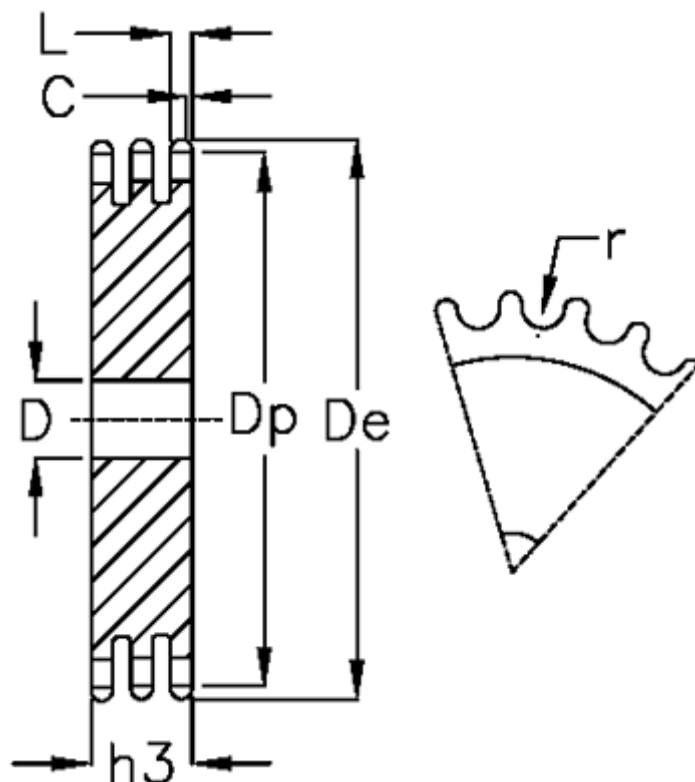

Article number: 616023009042

Description: Plate wheel 20 B-3 Z=42 triplex

Measures

C	= 4
D	= 40
De	= 440
Dp	= 424.88
For chain size	= 1 1/4 x 3/4
For chain type	= 20 B-3
h3	= 91
L	= 18.2

Number of teeth	= 42
r	= 19.05